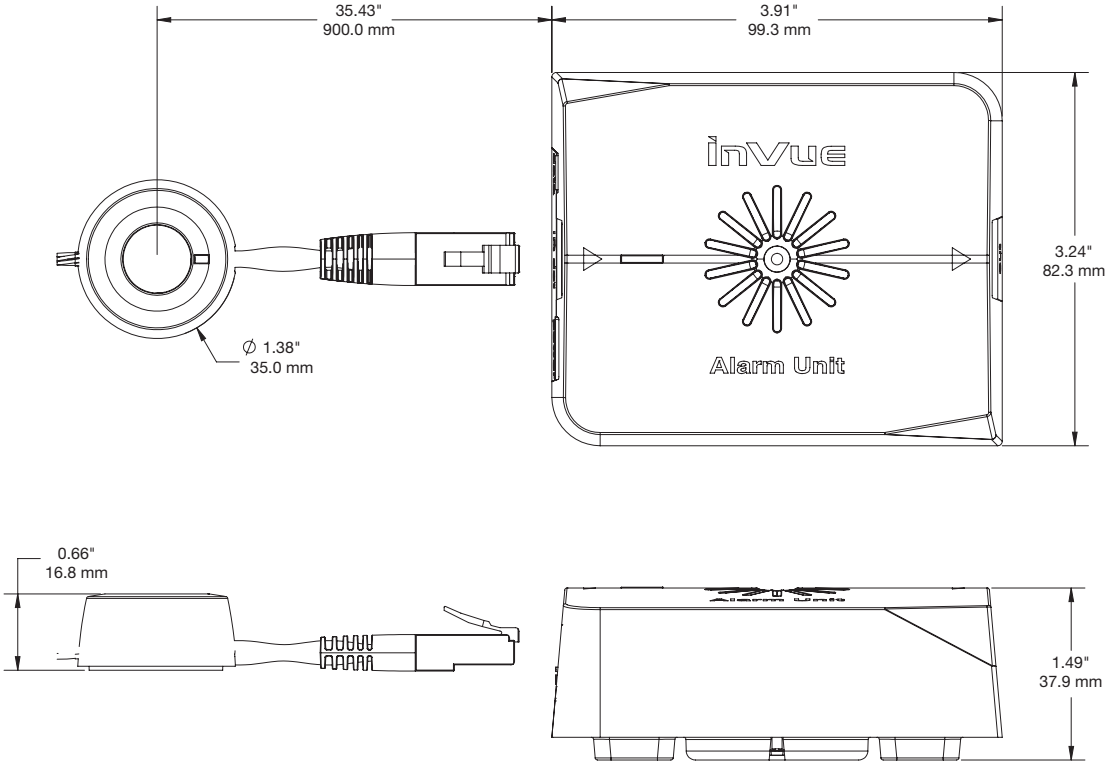

SPECIFICATIONS

Alarm Unit Box (DKGU01-B / DKGU02-B):

SPECIFICATIONS

Alarm + Power Accessory Box 4-port (DKPW04-B):

SPECIFICATIONS

Small Power Box 2-port (DKPB02-B):

SPECIFICATIONS

Large Power Box 4-port (DKPB04-B):