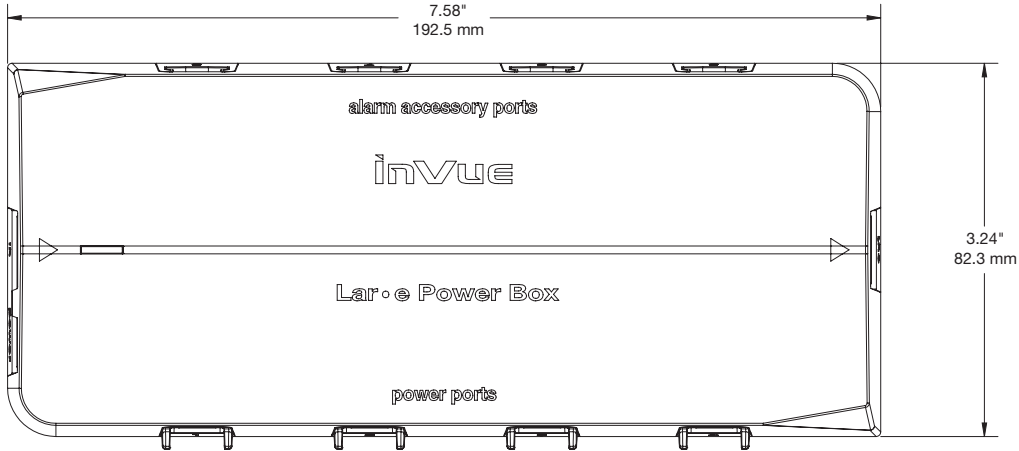

SPECIFICATIONS

Alarm Unit Box (DKGU01-B / DKGU02-B):

SPECIFICATIONS

Alarm + Power Accessory Box 4-port (DKPW04-B):

SPECIFICATIONS

Small Power Box 2-port (DKPB02-B):

SPECIFICATIONS

Large Power Box 4-port (DKPB04-B):