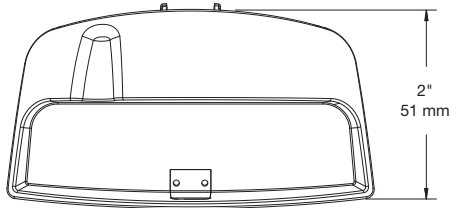

SPECIFICATIONS

S2800 Camera Stand (DNCS00):