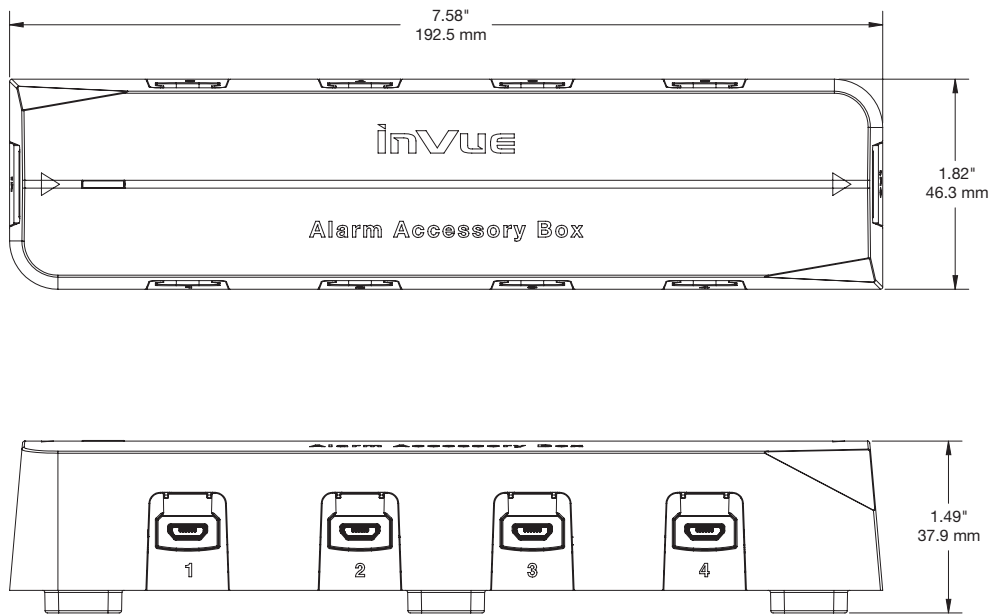

SPECIFICATIONS

Alarm Unit Box (DKGU01-B / DKGU02-B):

SPECIFICATIONS

Alarm + Power Accessory Box 4-port (DKPW04-B):

SPECIFICATIONS

Small Power Box 2-port (DKPB02-B):

SPECIFICATIONS

Large Power Box 4-port (DKPB04-B):

SPECIFICATIONS

Alarm Accessory Box 8-port (DKPX08-B):

S2865 Recoiler (DKDQ300):

SPECIFICATIONS

S2865 Handheld Stand (DKHS100):

SPECIFICATIONS

S2865 Tablet Stand DKTS100):

SPECIFICATIONS