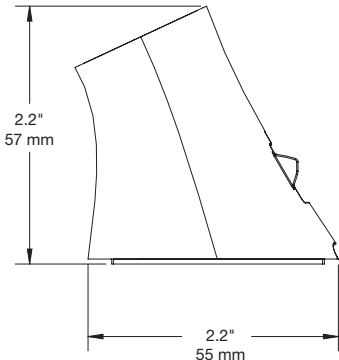

SPECIFICATIONS

S2800 Camera Stand (DNCS00):

S2800 Camera Sensor (DNCR00):

SPECIFICATIONS

S2800 Handheld and Tablet Angled Stand (DNDS11):

S2800 Handheld and Tablet Flat Stand (DNDS22):

SPECIFICATIONS

S2800 Handheld Lightning Sensor (DNHR13):