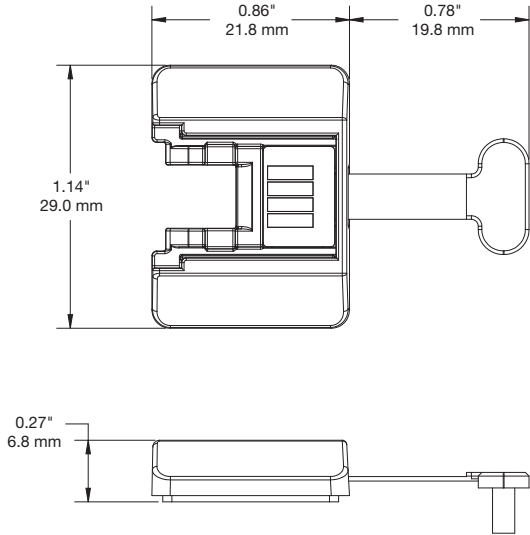

SPECIFICATIONS

S2865 ULP Sensor USB Type C (DKHR203):