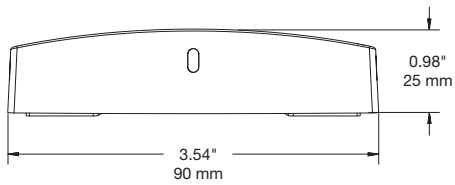

SPECIFICATIONS

S2800 Camera Stand (DNCS00):