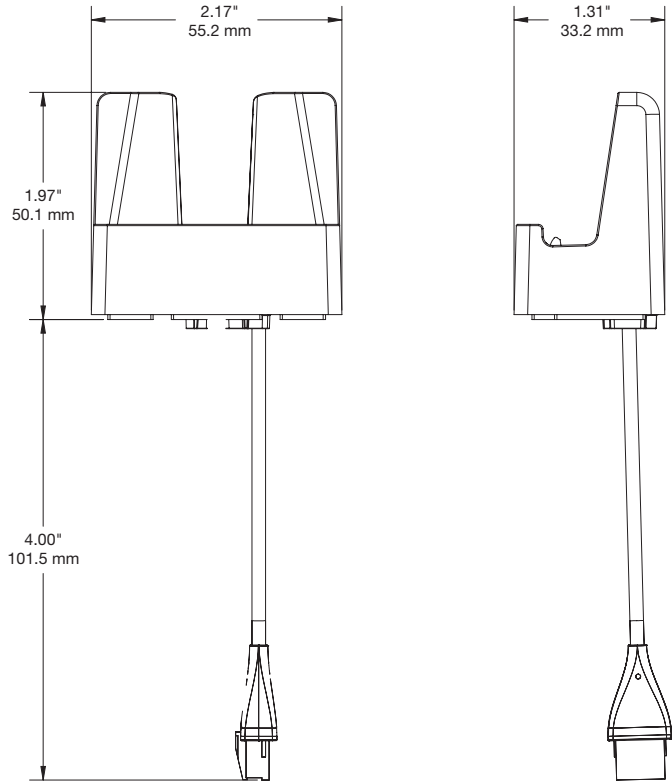

SPECIFICATIONS

Alarm Accessory Box 8-port (DKPX08-B):

S2865 Recoiler (DKDQ300):

SPECIFICATIONS

S2865 Handheld Stand (DKHS100):

SPECIFICATIONS

S2865 Tablet Stand DKTS100):

SPECIFICATIONS