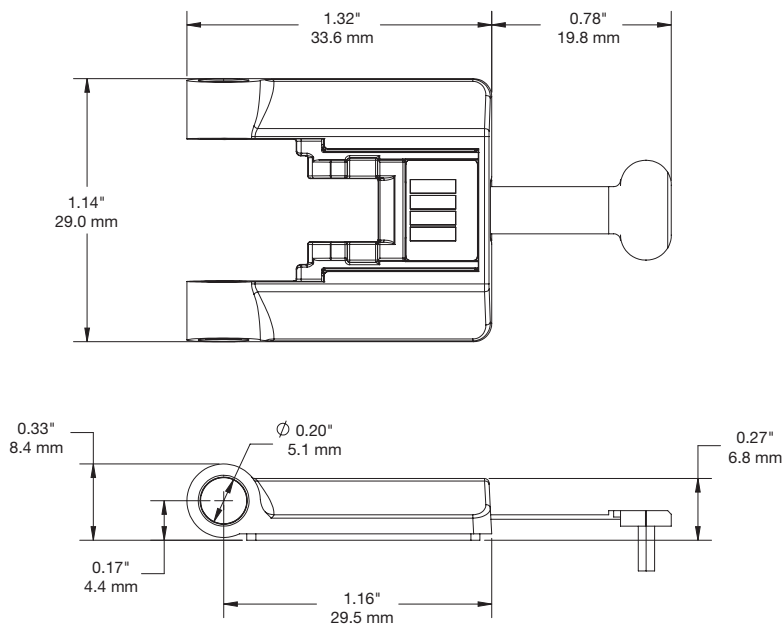

SPECIFICATIONS

S2865 ULP Sensor Micro USB with Arm Slot (DKHR200) & S2865 ULP Sensor USB Type C with Arm Slot (DKHR201):