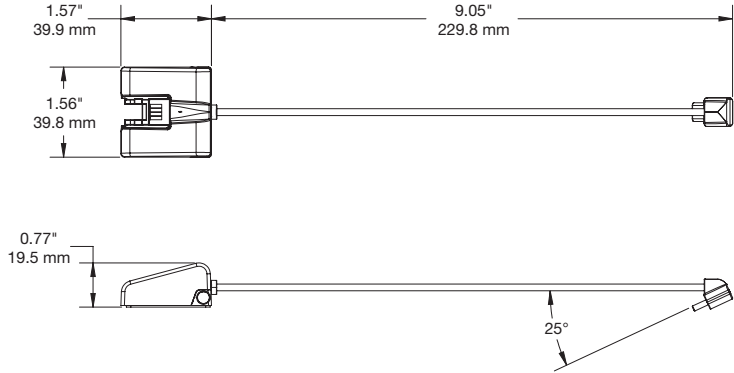

S2865 ULP Sensor Micro USB with Arm Slot (DKHR200) & S2865 ULP Sensor USB Type C with Arm Slot (DKHR201):

SPECIFICATIONS

S2865 ULP Sensor USB Type C (DKHR203):

S2865 PD Tablet Sensor USB Type C (DKTR201):