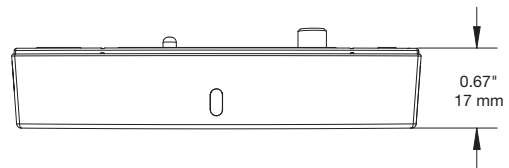

S2800 Camera Sensor (DNCR00):