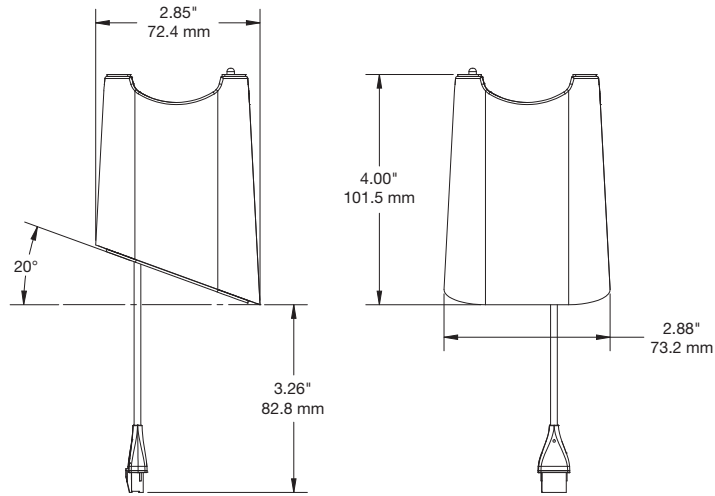

SPECIFICATIONS

S2865 Tablet Stand DKTS100):