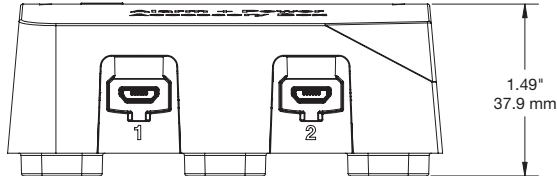

SPECIFICATIONS

Alarm Unit Box (DKGU01-B / DKGU02-B):

SPECIFICATIONS

Alarm + Power Accessory Box 4-port (DKPW04-B):

SPECIFICATIONS

Small Power Box 2-port (DKPB02-B):

SPECIFICATIONS

Large Power Box 4-port (DKPB04-B):