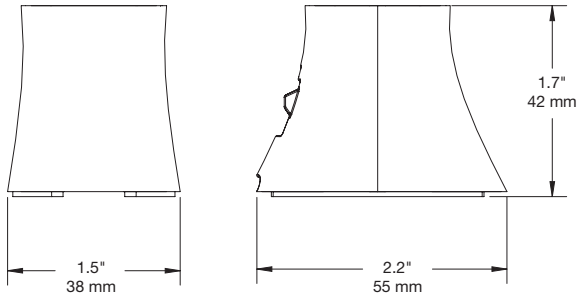

SPECIFICATIONS

S2800 Camera Stand (DNCS00):

S2800 Camera Sensor (DNCR00):

SPECIFICATIONS

S2800 Handheld and Tablet Angled Stand (DNDS11):

S2800 Handheld and Tablet Flat Stand (DNDS22):

SPECIFICATIONS

S2800 Handheld Lightning Sensor (DNHR13):