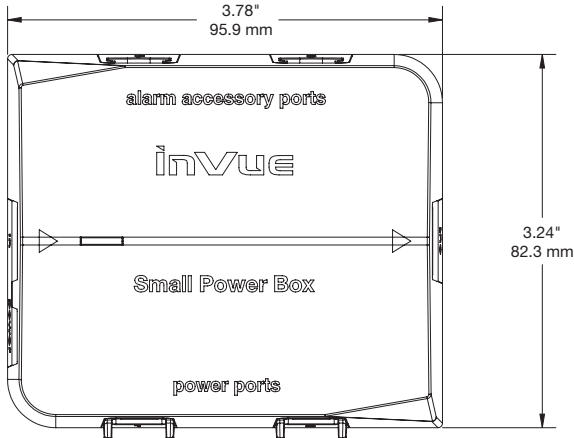

SPECIFICATIONS

Alarm Unit Box (DKGU01-B / DKGU02-B):

SPECIFICATIONS

Alarm + Power Accessory Box 4-port (DKPW04-B):

SPECIFICATIONS

Small Power Box 2-port (DKPB02-B):

SPECIFICATIONS

Large Power Box 4-port (DKPB04-B):