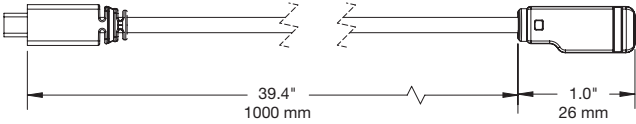

S2800 Tablet Lightning Sensor (DNTR13):

S2800 Universal Tablet Sensor (DNTR14):

SPECIFICATIONS

S2800 Digital Signage Trigger (DNGY11):

PRODUCT ORDERING

ORDER CODE	DESCRIPTION
------------	-------------

S2865 SENSORS