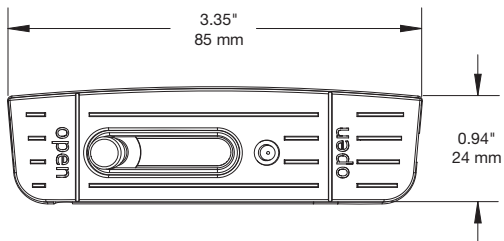

S2800 Camera Sensor (DNCR00):