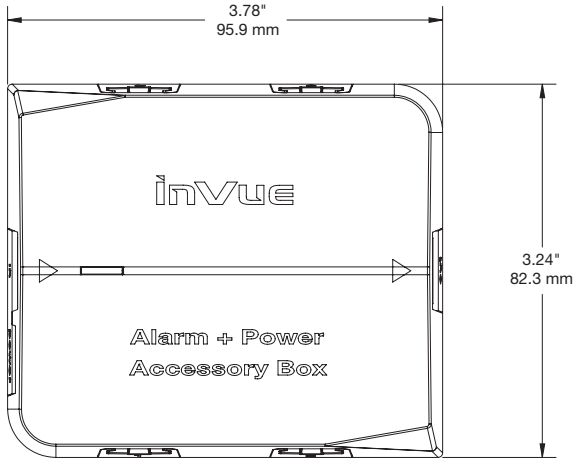

SPECIFICATIONS

Alarm Unit Box (DKGU01-B / DKGU02-B):

SPECIFICATIONS

Alarm + Power Accessory Box 4-port (DKPW04-B):

SPECIFICATIONS

Small Power Box 2-port (DKPB02-B):

SPECIFICATIONS

Large Power Box 4-port (DKPB04-B):