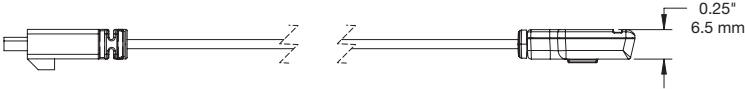

S2800 Tablet Lightning Sensor (DNTR13):

S2800 Universal Tablet Sensor (DNTR14):

SPECIFICATIONS

S2800 Digital Signage Trigger (DNGY11):

PRODUCT ORDERING

ORDER CODE	DESCRIPTION
------------	-------------

S2865 SENSORS