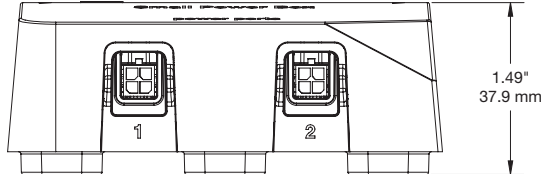

SPECIFICATIONS

Alarm Unit Box (DKGU01-B / DKGU02-B):

SPECIFICATIONS

Alarm + Power Accessory Box 4-port (DKPW04-B):

SPECIFICATIONS

Small Power Box 2-port (DKPB02-B):

SPECIFICATIONS

Large Power Box 4-port (DKPB04-B):