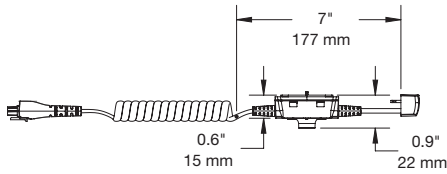

S2800 Tablet Lightning Sensor (DNTR13):