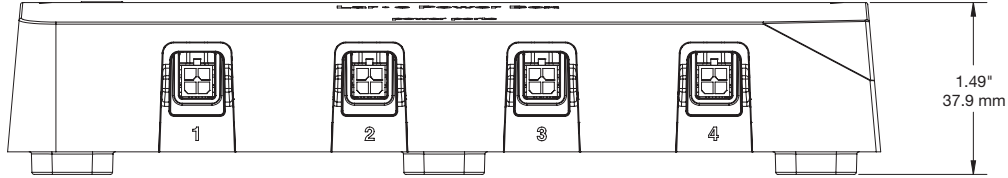

SPECIFICATIONS

Alarm Unit Box (DKGU01-B / DKGU02-B):

SPECIFICATIONS

Alarm + Power Accessory Box 4-port (DKPW04-B):

SPECIFICATIONS

Small Power Box 2-port (DKPB02-B):

SPECIFICATIONS

Large Power Box 4-port (DKPB04-B):