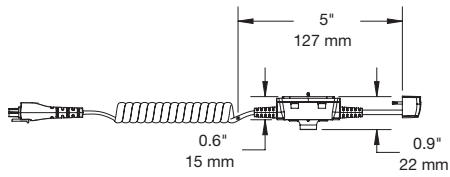

SPECIFICATIONS

S2800 Camera Stand (DNCS00):

S2800 Camera Sensor (DNCR00):

SPECIFICATIONS

S2800 Handheld and Tablet Angled Stand (DNDS11):

S2800 Handheld and Tablet Flat Stand (DNDS22):

SPECIFICATIONS

S2800 Handheld Lightning Sensor (DNHR13):