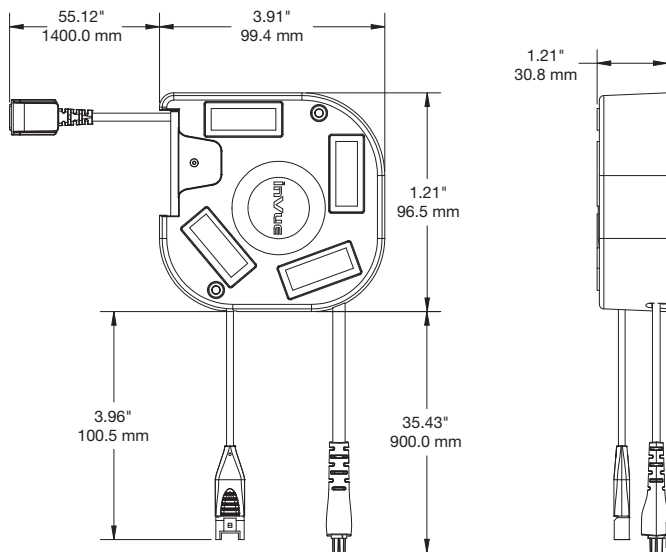

S2865 Recoiler (DKDQ300):