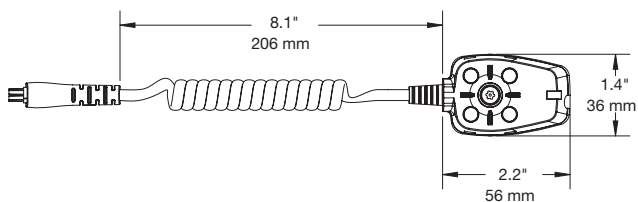

S2800 Universal Tablet Sensor (DNTR14):