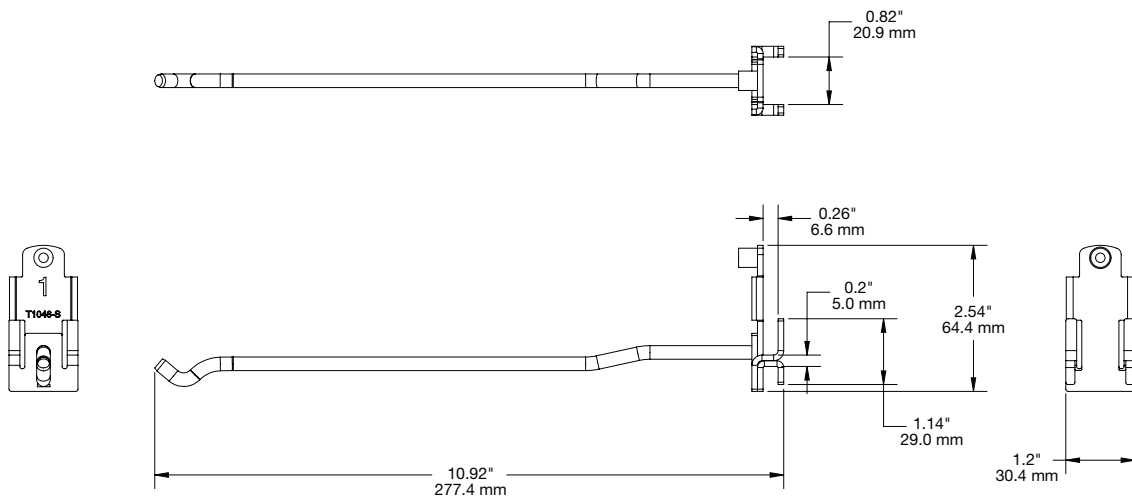

SPECIFICATIONS

T1000 Dispenser, Price Tag Down, 12" 15mm Coil (T1040):

T1000 Dispenser, Price Tag Down, 12" 30mm Coil (T1041):

SPECIFICATIONS

T1000 Dispenser, Price Tag Down, 12" 50mm Coil (T1042):

T1000 Rod 12" American Pegboard (T1046-A):

SPECIFICATIONS

T1000 Rod American Pegboard Metal Spacer (T1046-AMETAL):

T1000 Rod 12" Hangbar 37mm x 13mm (T1046-B1):

SPECIFICATIONS

T1000 Rod 12" European Pegboard (T1046-E):

T1000 Rod European Pegboard Metal Spacer (T1046-EMETAL):

SPECIFICATIONS

T1000 Rod 12" Hangbar with Insert (T1046-INS):

T1000 Rod 12" Slatwall (T1046-S):

SPECIFICATIONS

T1000 Rod 12" Uni-Web Slatwall (T1046-UW):

T1000 Interchangable 12" 15mm Coil (T1047):

SPECIFICATIONS