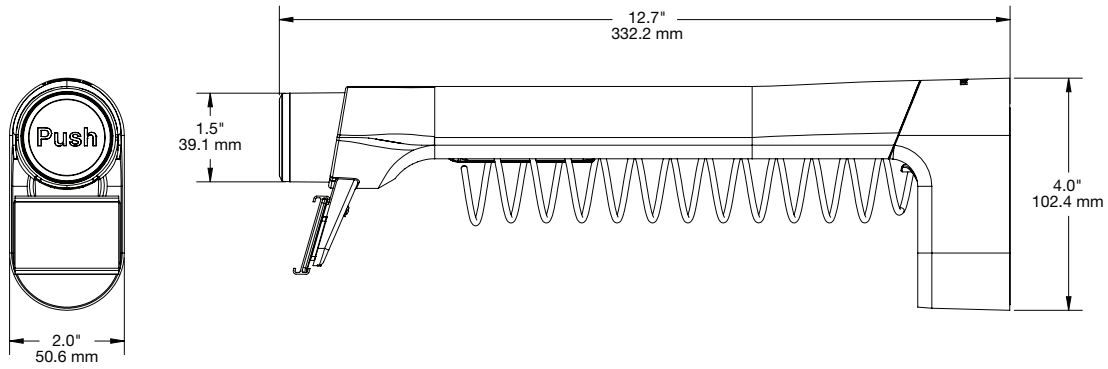

SPECIFICATIONS

T1000 Dispenser, Price Tag Down, 12" 15mm Coil (T1040):

T1000 Dispenser, Price Tag Down, 12" 30mm Coil (T1041):

SPECIFICATIONS

T1000 Dispenser, Price Tag Down, 12" 50mm Coil (T1042):

T1000 Rod 12" American Pegboard (T1046-A):

SPECIFICATIONS

T1000 Rod American Pegboard Metal Spacer (T1046-AMETAL):

T1000 Rod 12" Hangbar 37mm x 13mm (T1046-B1):

SPECIFICATIONS

T1000 Rod 12" European Pegboard (T1046-E):

T1000 Rod European Pegboard Metal Spacer (T1046-EMETAL):

SPECIFICATIONS

T1000 Rod 12" Hangbar with Insert (T1046-INS):

T1000 Rod 12" Slatwall (T1046-S):

SPECIFICATIONS

T1000 Rod 12" Uni-Web Slatwall (T1046-UW):

T1000 Interchangable 12" 15mm Coil (T1047):

SPECIFICATIONS