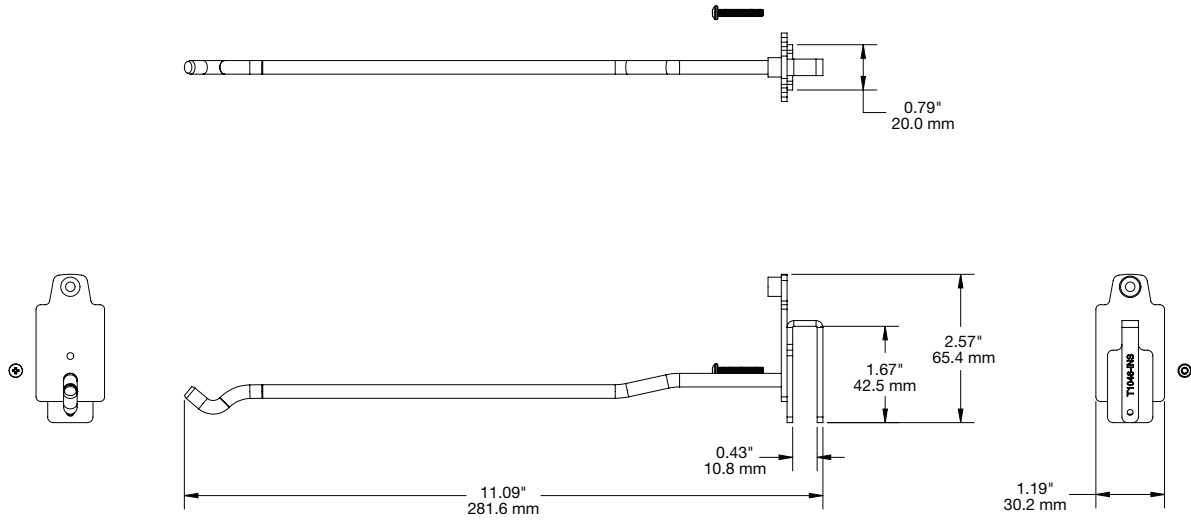

SPECIFICATIONS

T1000 Dispenser, Price Tag Down, 12" 15mm Coil (T1040):

T1000 Dispenser, Price Tag Down, 12" 30mm Coil (T1041):

SPECIFICATIONS

T1000 Dispenser, Price Tag Down, 12" 50mm Coil (T1042):

T1000 Rod 12" American Pegboard (T1046-A):

SPECIFICATIONS

T1000 Rod American Pegboard Metal Spacer (T1046-AMETAL):

T1000 Rod 12" Hangbar 37mm x 13mm (T1046-B1):

SPECIFICATIONS

T1000 Rod 12" European Pegboard (T1046-E):

T1000 Rod European Pegboard Metal Spacer (T1046-EMETAL):

SPECIFICATIONS

T1000 Rod 12" Hangbar with Insert (T1046-INS):

T1000 Rod 12" Slatwall (T1046-S):

SPECIFICATIONS

T1000 Rod 12" Uni-Web Slatwall (T1046-UW):

T1000 Interchangable 12" 15mm Coil (T1047):

SPECIFICATIONS