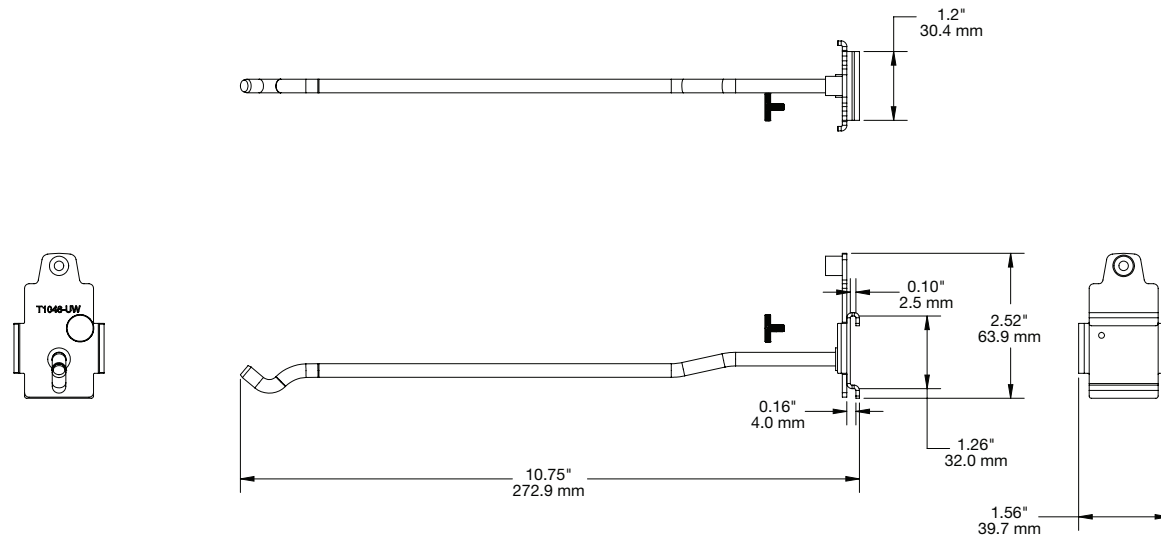

SPECIFICATIONS

T1000 Rod American Pegboard Metal Spacer (T1046-AMETAL):

T1000 Rod 12" Hangbar 37mm x 13mm (T1046-B1):

SPECIFICATIONS

T1000 Rod 12" European Pegboard (T1046-E):

T1000 Rod European Pegboard Metal Spacer (T1046-EMETAL):

SPECIFICATIONS

T1000 Rod 12" Hangbar with Insert (T1046-INS):

T1000 Rod 12" Slatwall (T1046-S):

SPECIFICATIONS

T1000 Rod 12" Uni-Web Slatwall (T1046-UW):

T1000 Interchangable 12" 15mm Coil (T1047):

SPECIFICATIONS