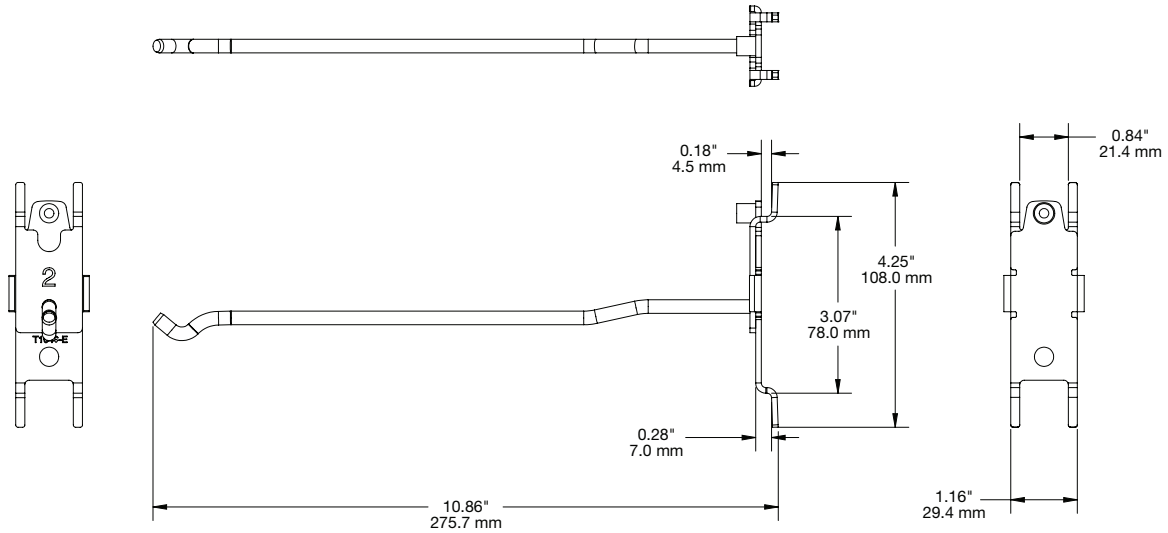

SPECIFICATIONS

T1000 Dispenser, Price Tag Down, 12" 15mm Coil (T1040):

T1000 Dispenser, Price Tag Down, 12" 30mm Coil (T1041):

SPECIFICATIONS

T1000 Dispenser, Price Tag Down, 12" 50mm Coil (T1042):

T1000 Rod 12" American Pegboard (T1046-A):

SPECIFICATIONS

T1000 Rod American Pegboard Metal Spacer (T1046-AMETAL):

T1000 Rod 12" Hangbar 37mm x 13mm (T1046-B1):

SPECIFICATIONS

T1000 Rod 12" European Pegboard (T1046-E):

T1000 Rod European Pegboard Metal Spacer (T1046-EMETAL):

SPECIFICATIONS

T1000 Rod 12" Hangbar with Insert (T1046-INS):

T1000 Rod 12" Slatwall (T1046-S):

SPECIFICATIONS

T1000 Rod 12" Uni-Web Slatwall (T1046-UW):

T1000 Interchangable 12" 15mm Coil (T1047):

SPECIFICATIONS