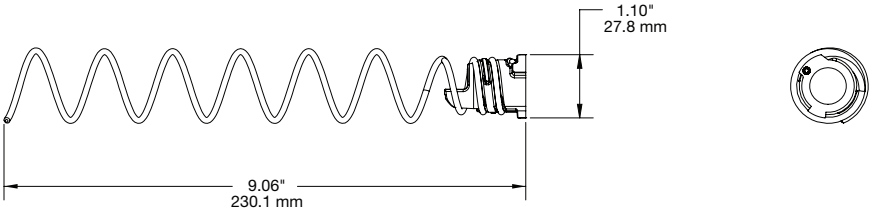

SPECIFICATIONS

T1000 Interchangeable 12" 30mm Coil (T1048):