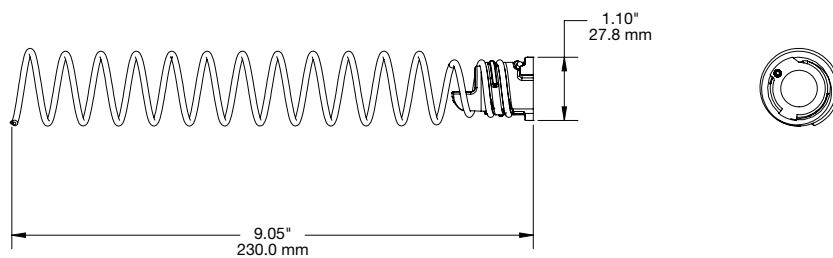

SPECIFICATIONS

T1000 Dispenser, Price Tag Down, 12" 15mm Coil (T1040):

T1000 Dispenser, Price Tag Down, 12" 30mm Coil (T1041):

SPECIFICATIONS

T1000 Dispenser, Price Tag Down, 12" 50mm Coil (T1042):

T1000 Rod 12" American Pegboard (T1046-A):

SPECIFICATIONS

T1000 Rod American Pegboard Metal Spacer (T1046-AMETAL):

T1000 Rod 12" Hangbar 37mm x 13mm (T1046-B1):

SPECIFICATIONS

T1000 Rod 12" European Pegboard (T1046-E):

T1000 Rod European Pegboard Metal Spacer (T1046-EMETAL):

SPECIFICATIONS

T1000 Rod 12" Hangbar with Insert (T1046-INS):

T1000 Rod 12" Slatwall (T1046-S):

SPECIFICATIONS

T1000 Rod 12" Uni-Web Slatwall (T1046-UW):

T1000 Interchangable 12" 15mm Coil (T1047):

SPECIFICATIONS