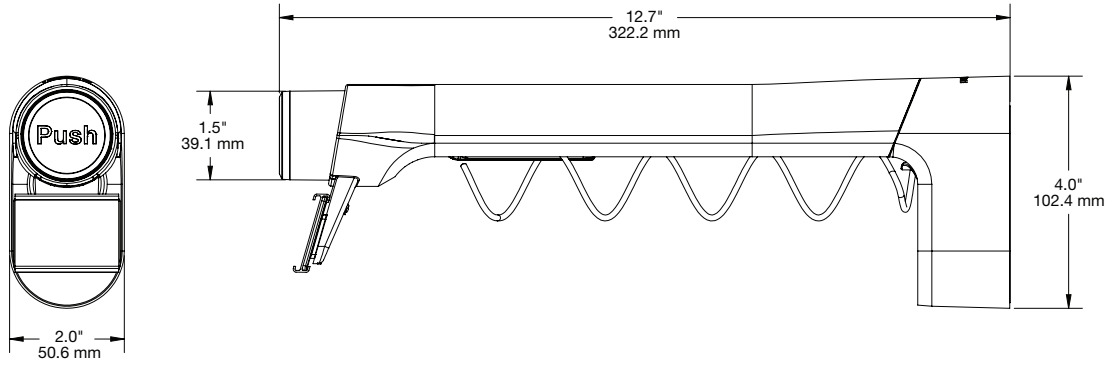

SPECIFICATIONS

T1000 Dispenser, Price Tag Down, 12" 15mm Coil (T1040):

T1000 Dispenser, Price Tag Down, 12" 30mm Coil (T1041):

SPECIFICATIONS

T1000 Dispenser, Price Tag Down, 12" 50mm Coil (T1042):

T1000 Rod 12" American Pegboard (T1046-A):

SPECIFICATIONS

T1000 Rod American Pegboard Metal Spacer (T1046-AMETAL):

T1000 Rod 12" Hangbar 37mm x 13mm (T1046-B1):

SPECIFICATIONS

T1000 Rod 12" European Pegboard (T1046-E):

T1000 Rod European Pegboard Metal Spacer (T1046-EMETAL):

SPECIFICATIONS

T1000 Rod 12" Hangbar with Insert (T1046-INS):

T1000 Rod 12" Slatwall (T1046-S):

SPECIFICATIONS

T1000 Rod 12" Uni-Web Slatwall (T1046-UW):

T1000 Interchangable 12" 15mm Coil (T1047):

SPECIFICATIONS