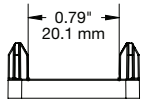

SPECIFICATIONS

T1000 Dispenser, Price Tag Down, 12" 15mm Coil (T1040):

T1000 Dispenser, Price Tag Down, 12" 30mm Coil (T1041):

SPECIFICATIONS

T1000 Dispenser, Price Tag Down, 12" 50mm Coil (T1042):

T1000 Rod 12" American Pegboard (T1046-A):

SPECIFICATIONS

T1000 Rod American Pegboard Metal Spacer (T1046-AMETAL):

T1000 Rod 12" Hangbar 37mm x 13mm (T1046-B1):

SPECIFICATIONS

T1000 Rod 12" European Pegboard (T1046-E):

T1000 Rod European Pegboard Metal Spacer (T1046-EMETAL):