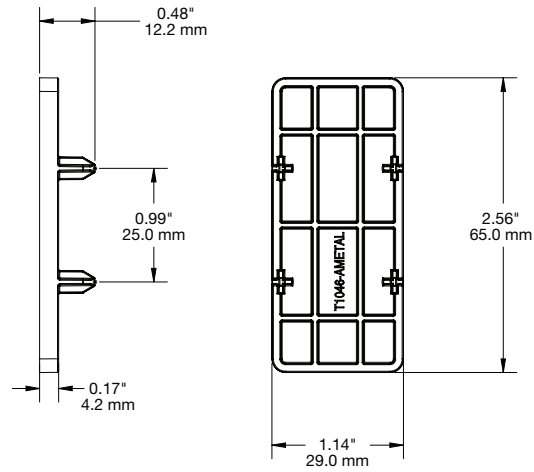

SPECIFICATIONS

T1000 Dispenser, Price Tag Down, 12" 15mm Coil (T1040):

T1000 Dispenser, Price Tag Down, 12" 30mm Coil (T1041):

SPECIFICATIONS

T1000 Dispenser, Price Tag Down, 12" 50mm Coil (T1042):

T1000 Rod 12" American Pegboard (T1046-A):

SPECIFICATIONS

T1000 Rod American Pegboard Metal Spacer (T1046-AMETAL):

T1000 Rod 12" Hangbar 37mm x 13mm (T1046-B1):

SPECIFICATIONS

T1000 Rod 12" European Pegboard (T1046-E):

T1000 Rod European Pegboard Metal Spacer (T1046-EMETAL):

SPECIFICATIONS

T1000 Rod 12" Hangbar with Insert (T1046-INS):

T1000 Rod 12" Slatwall (T1046-S):

SPECIFICATIONS

T1000 Rod 12" Uni-Web Slatwall (T1046-UW):

T1000 Interchangable 12" 15mm Coil (T1047):

SPECIFICATIONS