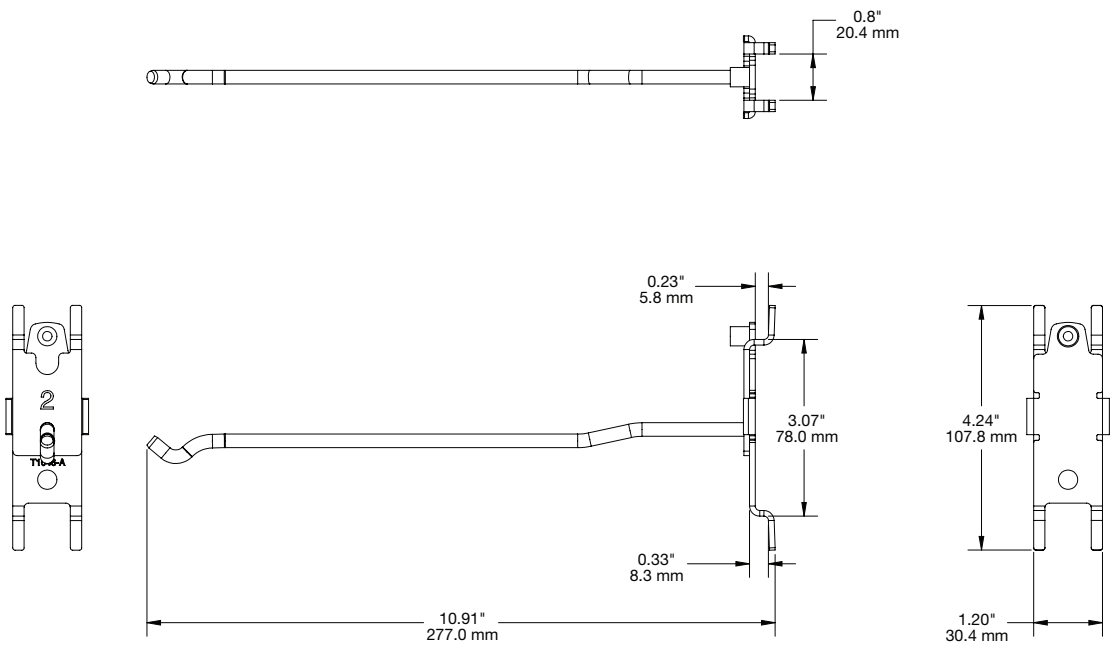

SPECIFICATIONS

T1000 Dispenser, Price Tag Down, 12" 15mm Coil (T1040):

T1000 Dispenser, Price Tag Down, 12" 30mm Coil (T1041):

SPECIFICATIONS

T1000 Dispenser, Price Tag Down, 12" 50mm Coil (T1042):

T1000 Rod 12" American Pegboard (T1046-A):

SPECIFICATIONS

T1000 Rod American Pegboard Metal Spacer (T1046-AMETAL):

T1000 Rod 12" Hangbar 37mm x 13mm (T1046-B1):

SPECIFICATIONS

T1000 Rod 12" European Pegboard (T1046-E):

T1000 Rod European Pegboard Metal Spacer (T1046-EMETAL):

SPECIFICATIONS

T1000 Rod 12" Hangbar with Insert (T1046-INS):

T1000 Rod 12" Slatwall (T1046-S):

SPECIFICATIONS

T1000 Rod 12" Uni-Web Slatwall (T1046-UW):

T1000 Interchangable 12" 15mm Coil (T1047):

SPECIFICATIONS