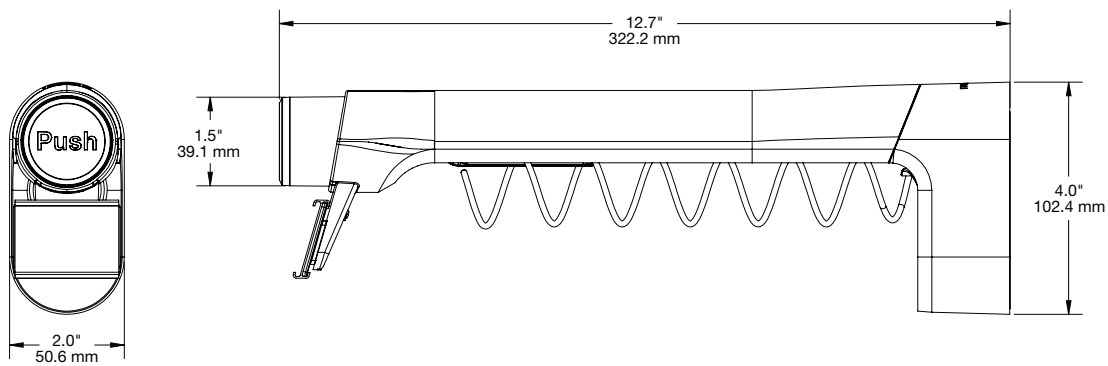

SPECIFICATIONS

T1000 Dispenser, Price Tag Down, 12" 15mm Coil (T1040):

T1000 Dispenser, Price Tag Down, 12" 30mm Coil (T1041):

SPECIFICATIONS

T1000 Dispenser, Price Tag Down, 12" 50mm Coil (T1042):

T1000 Rod 12" American Pegboard (T1046-A):

SPECIFICATIONS

T1000 Rod American Pegboard Metal Spacer (T1046-AMETAL):

T1000 Rod 12" Hangbar 37mm x 13mm (T1046-B1):

SPECIFICATIONS

T1000 Rod 12" European Pegboard (T1046-E):

T1000 Rod European Pegboard Metal Spacer (T1046-EMETAL):

SPECIFICATIONS

T1000 Rod 12" Hangbar with Insert (T1046-INS):

T1000 Rod 12" Slatwall (T1046-S):

SPECIFICATIONS

T1000 Rod 12" Uni-Web Slatwall (T1046-UW):

T1000 Interchangable 12" 15mm Coil (T1047):

SPECIFICATIONS