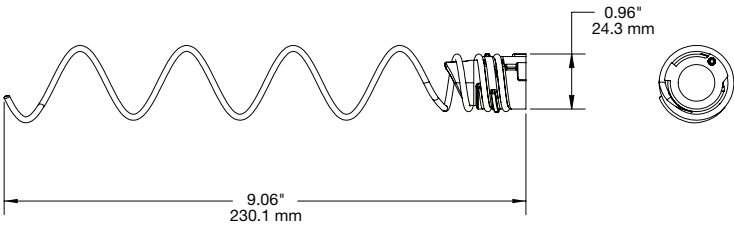

T1000 Interchangeable 12" 50mm Coil (T1049):