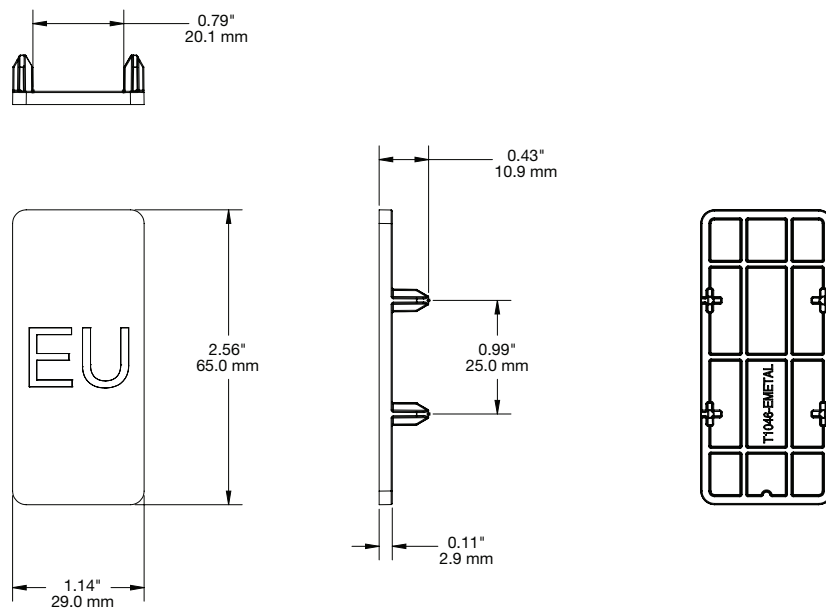

SPECIFICATIONS

T1000 Dispenser, Price Tag Down, 12" 15mm Coil (T1040):

T1000 Dispenser, Price Tag Down, 12" 30mm Coil (T1041):

SPECIFICATIONS

T1000 Dispenser, Price Tag Down, 12" 50mm Coil (T1042):

T1000 Rod 12" American Pegboard (T1046-A):

SPECIFICATIONS

T1000 Rod American Pegboard Metal Spacer (T1046-AMETAL):

T1000 Rod 12" Hangbar 37mm x 13mm (T1046-B1):

SPECIFICATIONS

T1000 Rod 12" European Pegboard (T1046-E):

T1000 Rod European Pegboard Metal Spacer (T1046-EMETAL):

SPECIFICATIONS

T1000 Rod 12" Hangbar with Insert (T1046-INS):

T1000 Rod 12" Slatwall (T1046-S):

SPECIFICATIONS

T1000 Rod 12" Uni-Web Slatwall (T1046-UW):

T1000 Interchangable 12" 15mm Coil (T1047):

SPECIFICATIONS