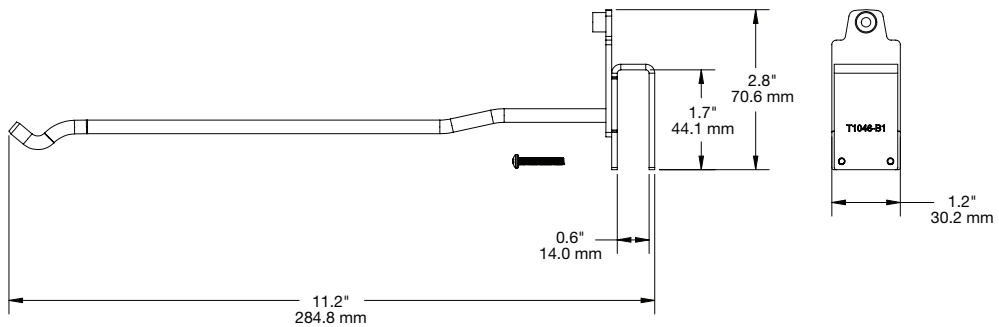

SPECIFICATIONS

T1000 Dispenser, Price Tag Down, 12" 15mm Coil (T1040):

T1000 Dispenser, Price Tag Down, 12" 30mm Coil (T1041):

SPECIFICATIONS

T1000 Dispenser, Price Tag Down, 12" 50mm Coil (T1042):

T1000 Rod 12" American Pegboard (T1046-A):

SPECIFICATIONS

T1000 Rod American Pegboard Metal Spacer (T1046-AMETAL):

T1000 Rod 12" Hangbar 37mm x 13mm (T1046-B1):

SPECIFICATIONS

T1000 Rod 12" European Pegboard (T1046-E):

T1000 Rod European Pegboard Metal Spacer (T1046-EMETAL):

SPECIFICATIONS

T1000 Rod 12" Hangbar with Insert (T1046-INS):

T1000 Rod 12" Slatwall (T1046-S):

SPECIFICATIONS

T1000 Rod 12" Uni-Web Slatwall (T1046-UW):

T1000 Interchangable 12" 15mm Coil (T1047):

SPECIFICATIONS