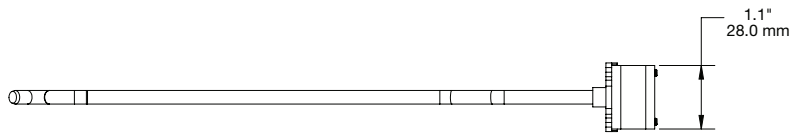

SPECIFICATIONS

T1000 Dispenser, Price Tag Down, 12" 15mm Coil (T1040):

T1000 Dispenser, Price Tag Down, 12" 30mm Coil (T1041):

SPECIFICATIONS

T1000 Dispenser, Price Tag Down, 12" 50mm Coil (T1042):

T1000 Rod 12" American Pegboard (T1046-A):

SPECIFICATIONS

T1000 Rod American Pegboard Metal Spacer (T1046-AMETAL):

T1000 Rod 12" Hangbar 37mm x 13mm (T1046-B1):

SPECIFICATIONS

T1000 Rod 12" European Pegboard (T1046-E):

T1000 Rod European Pegboard Metal Spacer (T1046-EMETAL):

SPECIFICATIONS

T1000 Rod 12" Hangbar with Insert (T1046-INS):

T1000 Rod 12" Slatwall (T1046-S):

SPECIFICATIONS

T1000 Rod 12" Uni-Web Slatwall (T1046-UW):

T1000 Interchangable 12" 15mm Coil (T1047):

SPECIFICATIONS