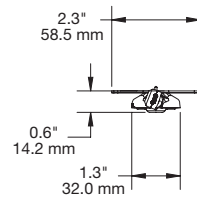

Dual Micro Plunger Sensor with Medallion (DN GR22W):