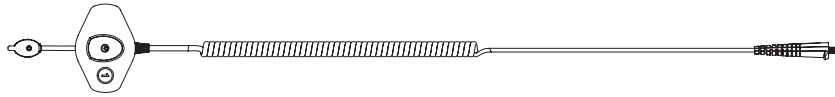

SPECIFICATIONS

Micro Plunger Sensor with Medallion Sensor (DN GR21W):