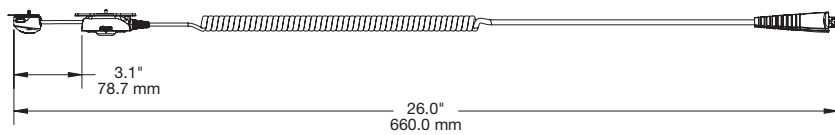

Micro Plunger Sensor with Medallion Sensor (DN GR21W):

Dual Micro Plunger Sensor with Medallion (DN GR22W):

SPECIFICATIONS

Display Only Angled Stand (DNDS24):

PRODUCT ORDERING

ORDER CODE	DESCRIPTION	NOTES
ZA2600-W ZA2600-B	Zips Single Port Alarm Unit - White Zips Single Port Alarm Unit - Black	
ZA2601-W ZA2601-B	Zips 4-Port Alarm Unit - White Zips 4-Port Alarm Unit - Black	
ZA2400-W ZA2400-B	Zips Cascade Camera Landing Pad - White Zips Cascade Camera Landing Pad - Black	
ZA2302-W ZA2302-B	Zips Cascade Camera Sensor - White Zips Cascade Camera Sensor - Black	
ZA2304-W ZA2304-B	Mini Loop Sensor - White Mini Loop Sensor - Black	
ZA2700-W ZA2700-B	Zips Mini Sensor - White Zips Mini Sensor - Black	
ZA2701-W ZA2701-B	Zips Stylus Sensor - White Zips Stylus Sensor - Black	
ZA2702-W ZA2702-B	Zips Laptop Sensor - White Zips Laptop Sensor - Black	
ZA2703-W ZA2703-B	Zips Locking Noose Sensor - White Zips Locking Noose Sensor - Black	
ZA2704-W ZA2704-B	Zips Flexible Sensor - White Zips Flexible Sensor - Black	
ZA2705-W ZA2705-B	Zips Shaver Sensor - White Zips Shaver Sensor - Black	
ZA2800-W ZA2800-B	Zips Cable Extender 9 inch - White Zips Cable Extender 9 inch - Black	
ZA2801-W ZA2801-B	Zips Cable Extender 18 inch - White Zips Cable Extender 18 inch - Black	
ZA2802-W ZA2802-B	Zips Cable Extender 36 inch - White Zips Cable Extender 36 inch - Black	
ZA2900-W ZA2900-B	Zips Stand Table Mount - White Zips Stand Table Mount - Black	
ZA2901-W ZA2901-B	Zips Stand Remote Adapter - White Zips Stand Remote Adapter - Black	
ZA2902-W ZA2902-B	Zips Wall Mount and Base - White Zips Wall Mount and Base - Black	› DNDS24 stand required › For electric shavers
DNGR21W	Micro Plunger Sensor with Medallion Sensor	› DNDS24 stand required › For electric shavers with detachable head
DNGR22W	Dual Micro Plunger Sensor with Medallion	› DNGR21W or DNGR22W sensor required › For electric shavers
DNDS24	Display Only Angled Stand	