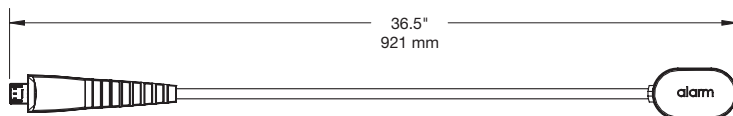

Zips Cable Extender 36 inch (ZA2802):