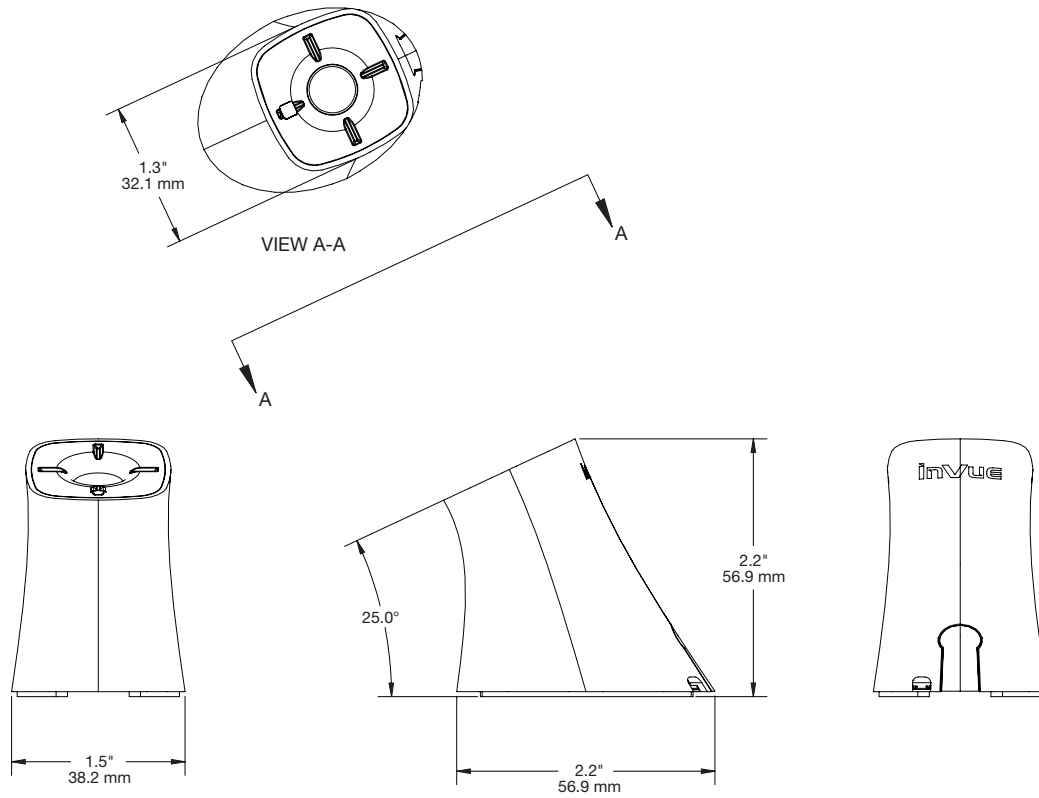

Micro Plunger Sensor with Medallion Sensor (DN GR21W):

Dual Micro Plunger Sensor with Medallion (DN GR22W):

SPECIFICATIONS

Display Only Angled Stand (DNDS24):

PRODUCT ORDERING

ORDER CODE	DESCRIPTION	NOTES
ZA2600-W ZA2600-B	Zips Single Port Alarm Unit - White Zips Single Port Alarm Unit - Black	
ZA2601-W ZA2601-B	Zips 4-Port Alarm Unit - White Zips 4-Port Alarm Unit - Black	
ZA2400-W ZA2400-B	Zips Cascade Camera Landing Pad - White Zips Cascade Camera Landing Pad - Black	
ZA2302-W ZA2302-B	Zips Cascade Camera Sensor - White Zips Cascade Camera Sensor - Black	
ZA2304-W ZA2304-B	Mini Loop Sensor - White Mini Loop Sensor - Black	
ZA2700-W ZA2700-B	Zips Mini Sensor - White Zips Mini Sensor - Black	
ZA2701-W ZA2701-B	Zips Stylus Sensor - White Zips Stylus Sensor - Black	
ZA2702-W ZA2702-B	Zips Laptop Sensor - White Zips Laptop Sensor - Black	
ZA2703-W ZA2703-B	Zips Locking Noose Sensor - White Zips Locking Noose Sensor - Black	
ZA2704-W ZA2704-B	Zips Flexible Sensor - White Zips Flexible Sensor - Black	
ZA2705-W ZA2705-B	Zips Shaver Sensor - White Zips Shaver Sensor - Black	
ZA2800-W ZA2800-B	Zips Cable Extender 9 inch - White Zips Cable Extender 9 inch - Black	
ZA2801-W ZA2801-B	Zips Cable Extender 18 inch - White Zips Cable Extender 18 inch - Black	
ZA2802-W ZA2802-B	Zips Cable Extender 36 inch - White Zips Cable Extender 36 inch - Black	
ZA2900-W ZA2900-B	Zips Stand Table Mount - White Zips Stand Table Mount - Black	
ZA2901-W ZA2901-B	Zips Stand Remote Adapter - White Zips Stand Remote Adapter - Black	
ZA2902-W ZA2902-B	Zips Wall Mount and Base - White Zips Wall Mount and Base - Black	› DNDS24 stand required › For electric shavers
DNGR21W	Micro Plunger Sensor with Medallion Sensor	› DNDS24 stand required › For electric shavers with detachable head
DNGR22W	Dual Micro Plunger Sensor with Medallion	› DNGR21W or DNGR22W sensor required › For electric shavers
DNDS24	Display Only Angled Stand	