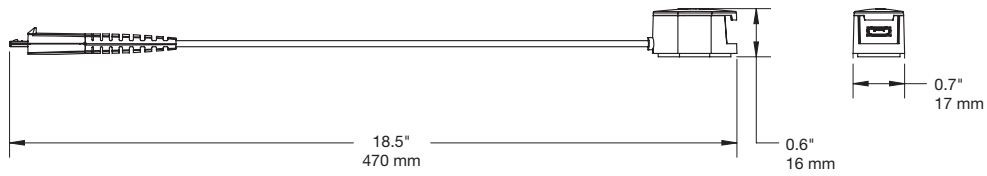

SPECIFICATIONS

Zips Cable Extender 18 inch (ZA2801):