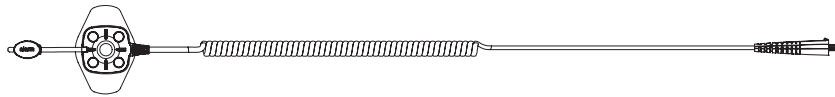

SPECIFICATIONS

Micro Plunger Sensor with Medallion Sensor (DN GR21W):