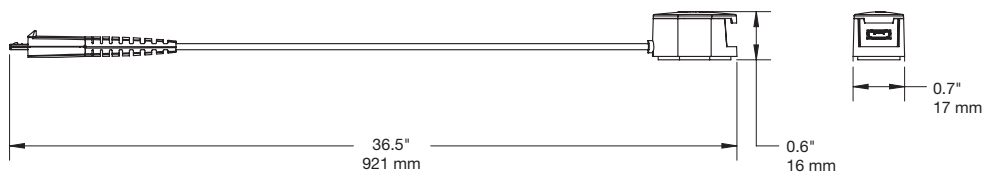

Zips Cable Extender 36 inch (ZA2802):