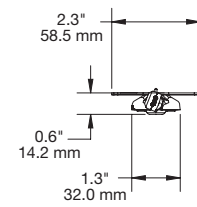

SPECIFICATIONS

Micro Plunger Sensor with Medallion Sensor (DN GR21W):