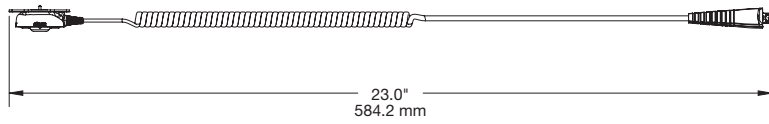

SPECIFICATIONS

Micro Plunger Sensor with Medallion Sensor (DN GR21W):