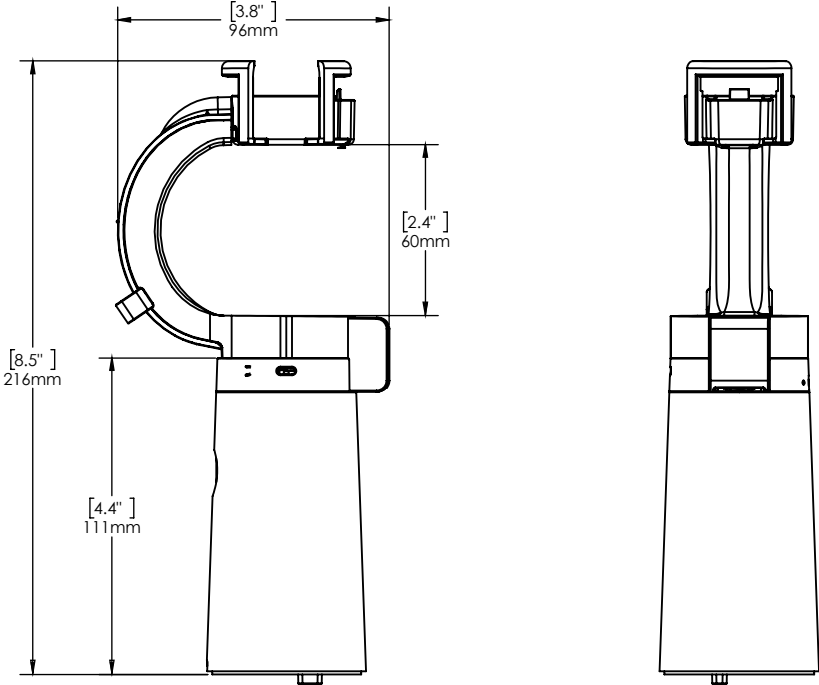

SPECIFICATIONS

OnePOD Wearables for Galaxy Active Watch (DBD219, DBD223):