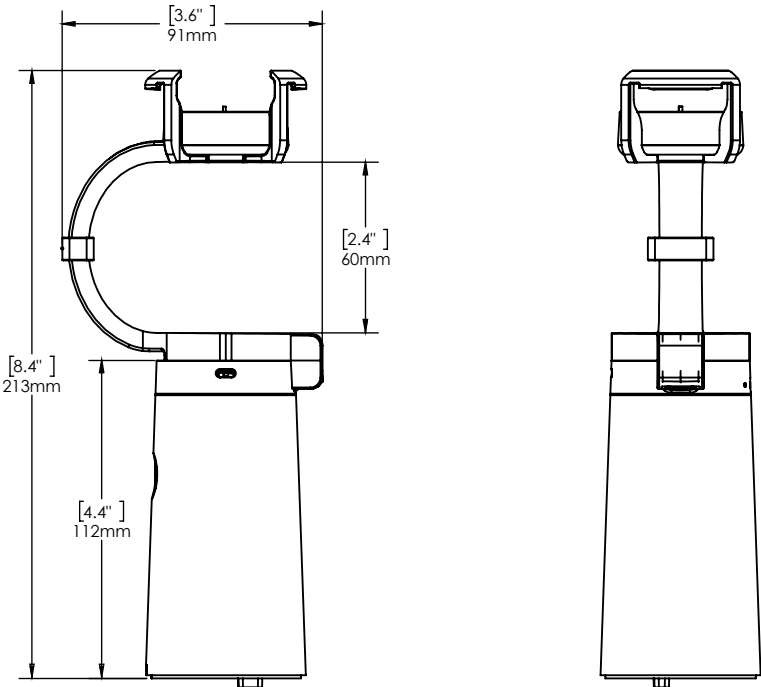

OnePOD Wearables for Galaxy Watch (DBD216, DBD217, DBD218):