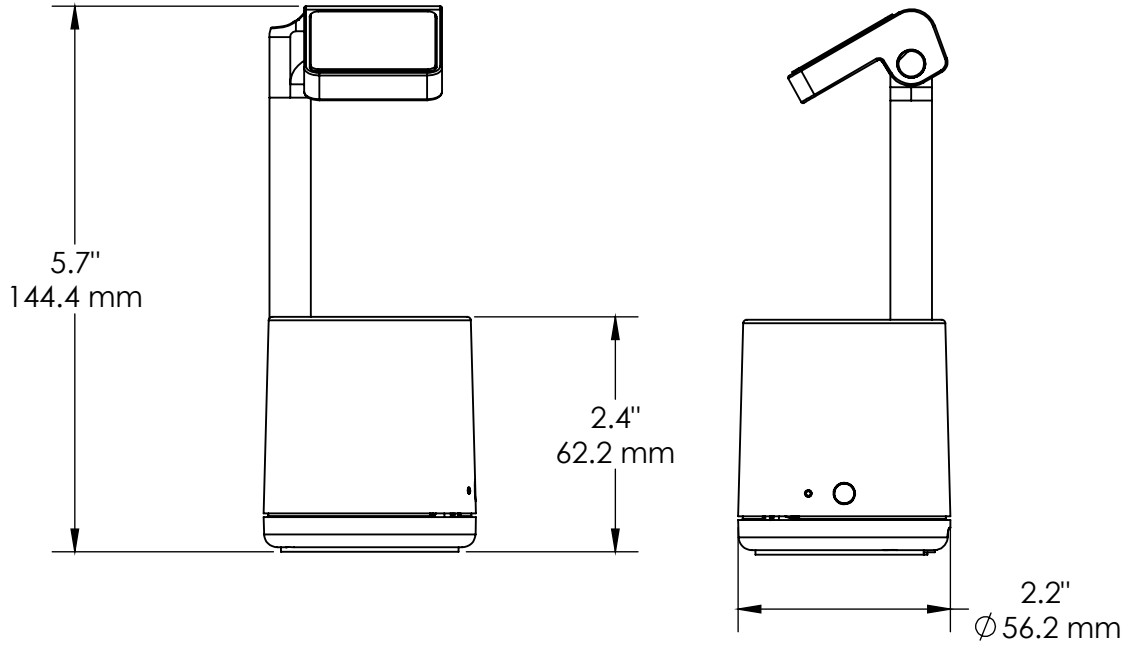

SPECIFICATIONS

W2000 ALL ABOVE TABLE WEARABLE SOLUTION (ZW2000, ZW2100):