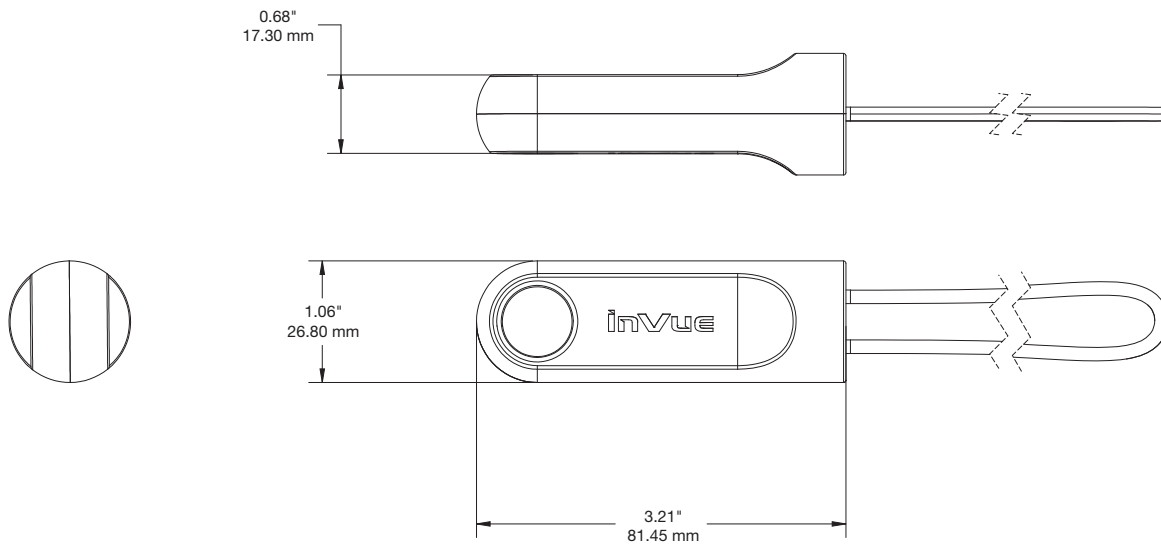

Cable Lock / Technical Specifications

SPECIFICATIONS

Cable Lock, 2 Alarm 6" (NCSAM2) or 48" (NCLAM2):

PRODUCT ORDERING

ORDER CODE	DESCRIPTION	NOTES
NCSAM2	Cable Lock, 2 Alarm, 6", AM	
NCSRF2	Cable Lock, 2 Alarm, 6", RF	
NCLAM2	Cable Lock, 2 Alarm, 48", AM	
NCLRF2	Cable Lock, 2 Alarm, 48", RF	
NCSAM3	Cable Lock, 3 Alarm, 6", AM	
NCSRF3	Cable Lock, 3 Alarm, 6", RF	
NCLAM3	Cable Lock, 3 Alarm, 48", AM	
NCLRF3	Cable Lock, 3 Alarm, 48", RF	